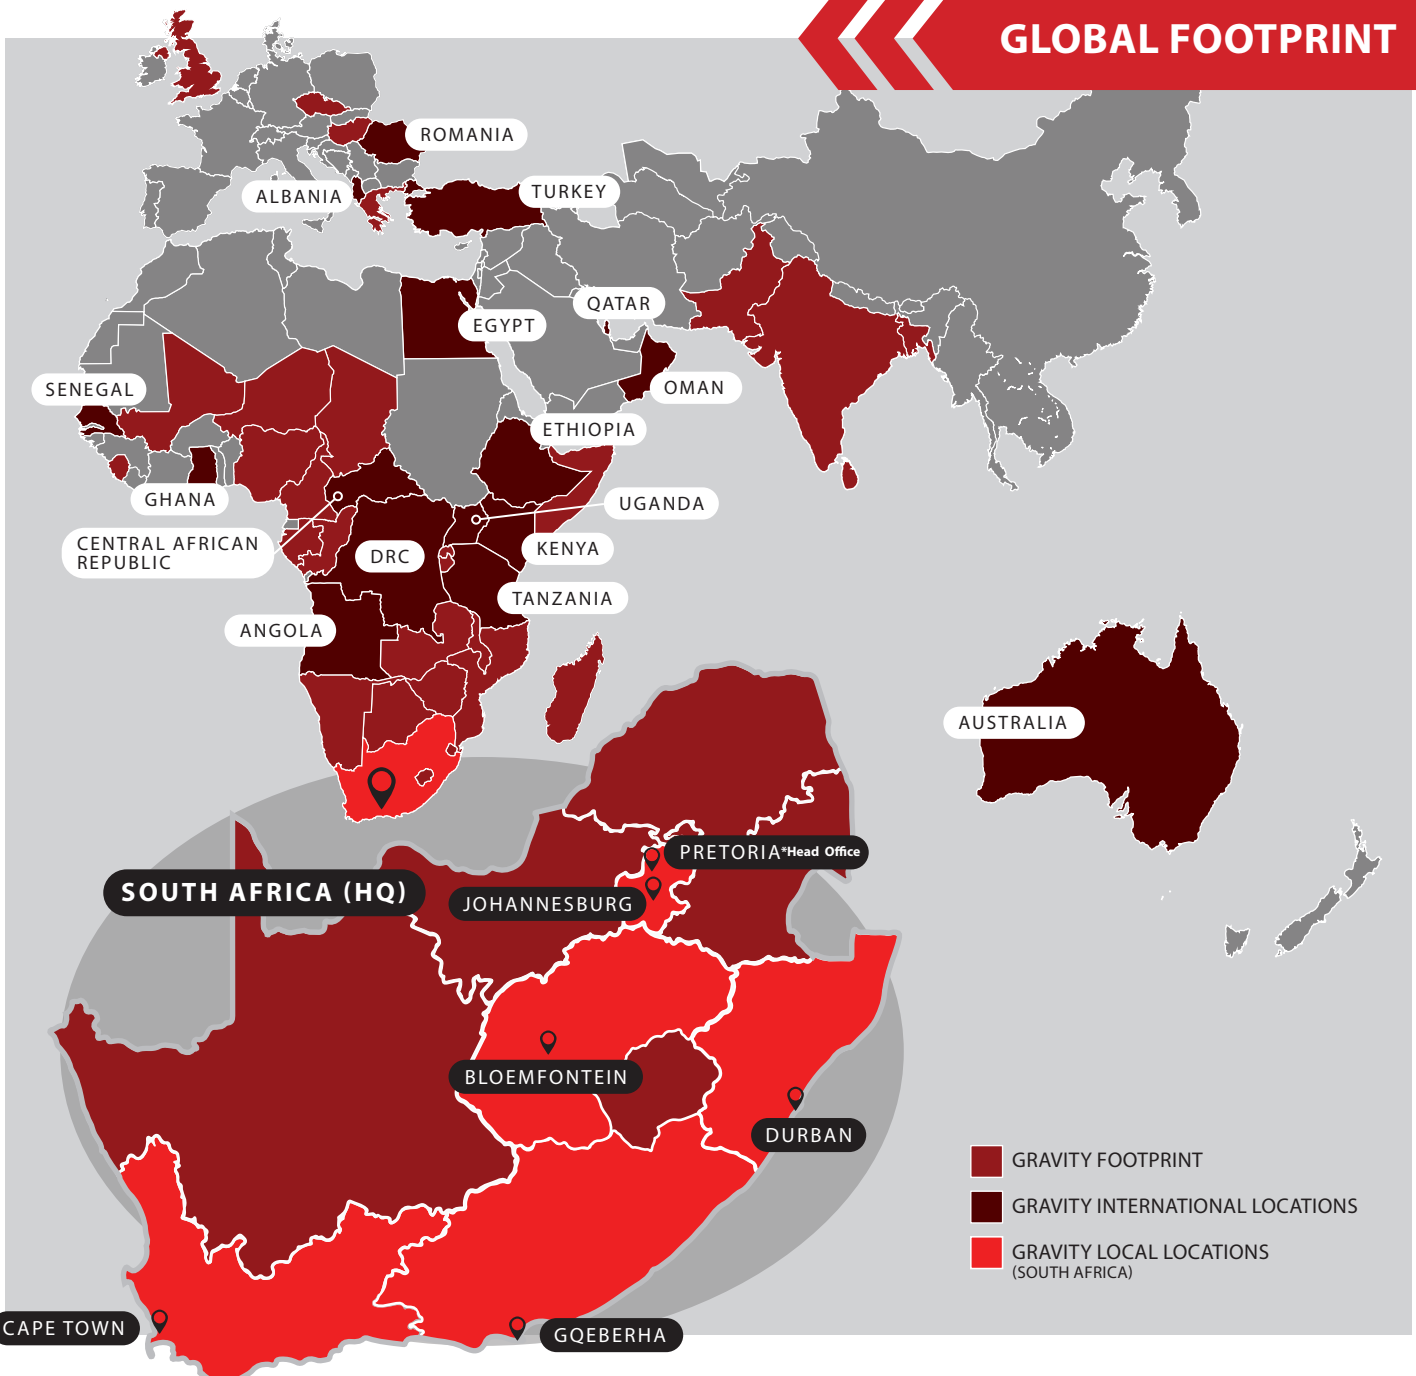

Safaricom

Atlas Towers

Herotel

ZTE

Mobax Group

Anglo American

AngloGold Ashanti

Seriti Coal

Eskom

iEngineering

WBHO

Bidvest Facilities Management

Mercedes-Benz

Nissan

Our key clients include, but are not limited to:

## GLOBAL FOOTPRINT

- GRAVITY FOOTPRINT
- GRAVITY INTERNATIONAL LOCATIONS
- GRAVITY LOCAL LOCATIONS (SOUTH AFRICA)